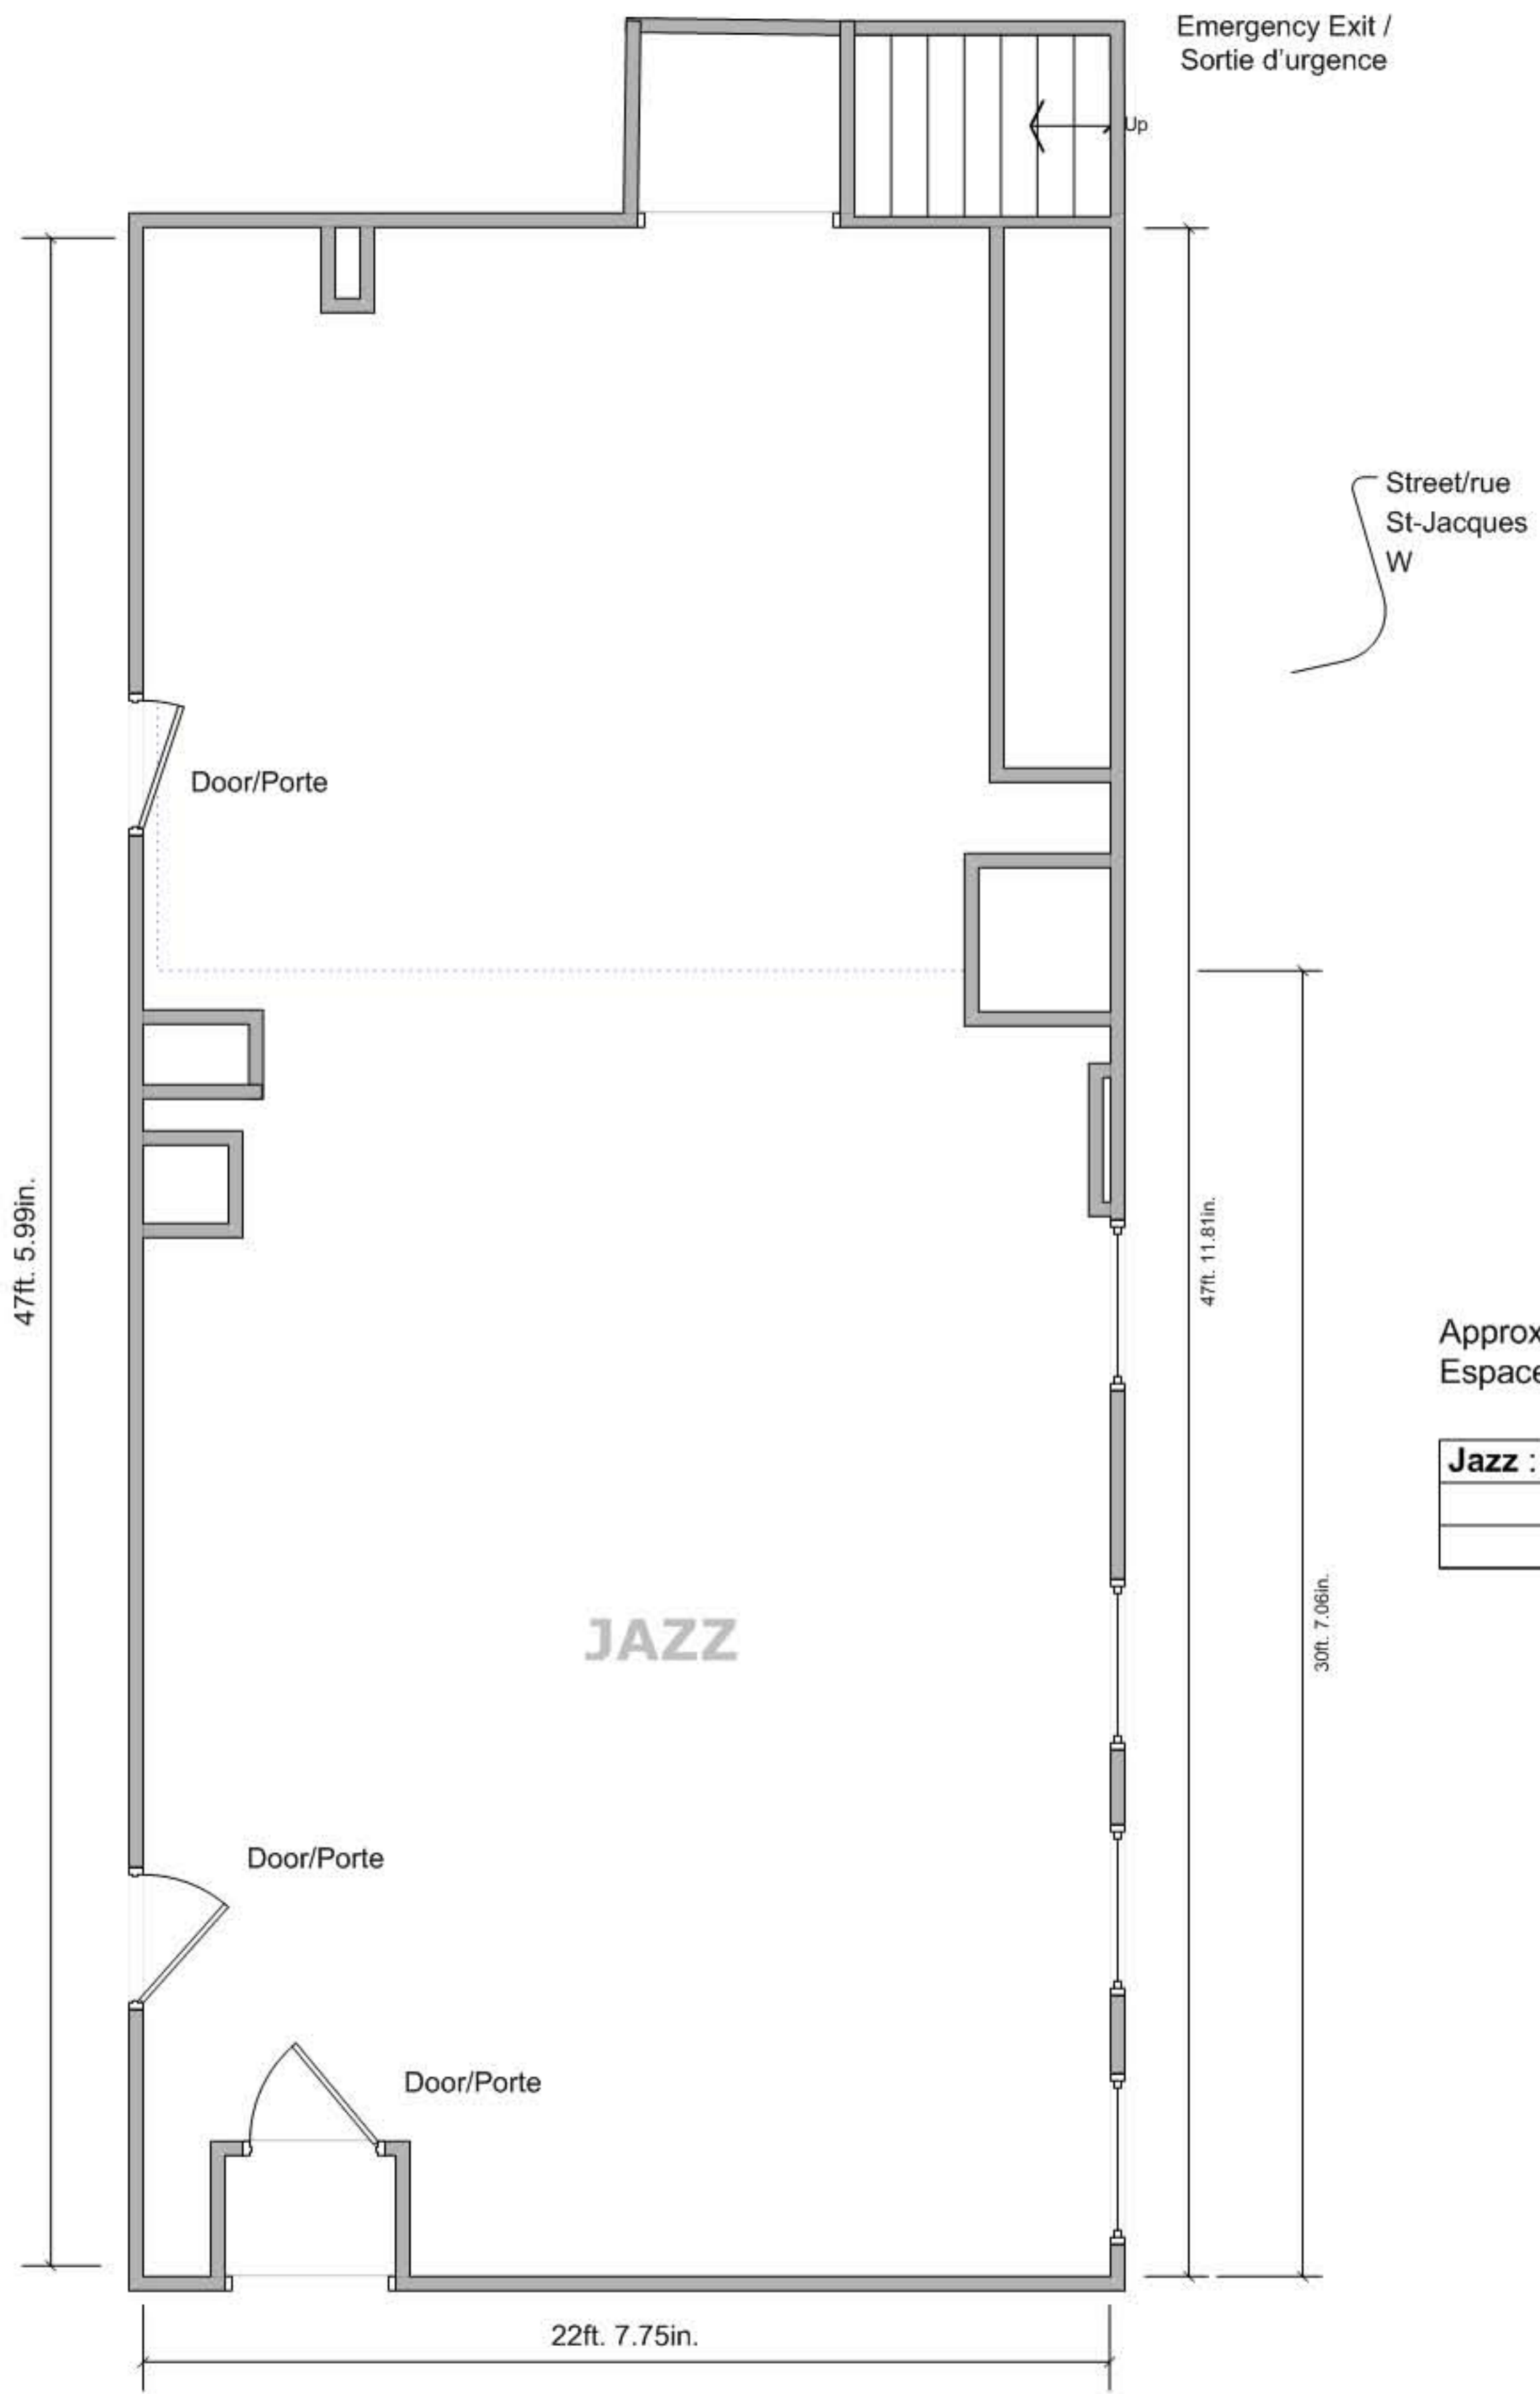

Bosa Nova A: 960 sq. ft./ pi2
Bosa Nova B: 585 sq. ft./ pi2
Bosa Nova AB: 1545 sq. ft./ pi2

Hotel Place D'Armes – Salon Fortifications Information/Informations

Rue
St-Jacques

Approx. Usable Space
Espace utilisable approx.

Fortifications: 483 sq. ft./
pi2

PSAV
PRESENTATION SERVICES

Hotel Place D'Armes – Salon Notre-Dame

Approx. Usable Space
Espace utilisable approx.

Fortifications: 525 sq. ft./

pi2

PSAV
PRESENTATION SERVICES

Scale: 1/48 : 1

0 ft. 2 ft. 4.8 in. 4 ft. 8 ft.

Hotel Place D'Armes – Salon Opera A/B

Scale: 1/48 = 1
0' 10" 20" 30" 40"

Hotel Place D'Armes – Salon Jazz Information/Informations

Approx. Usable Space
Espace utilisable approx.

Jazz : 968 sq. ft./ pi2

Hotel Place D'Armes – Salon St-Jacques Information/Informations

Hotel Place D'Armes – Salon Tango Information / Informations