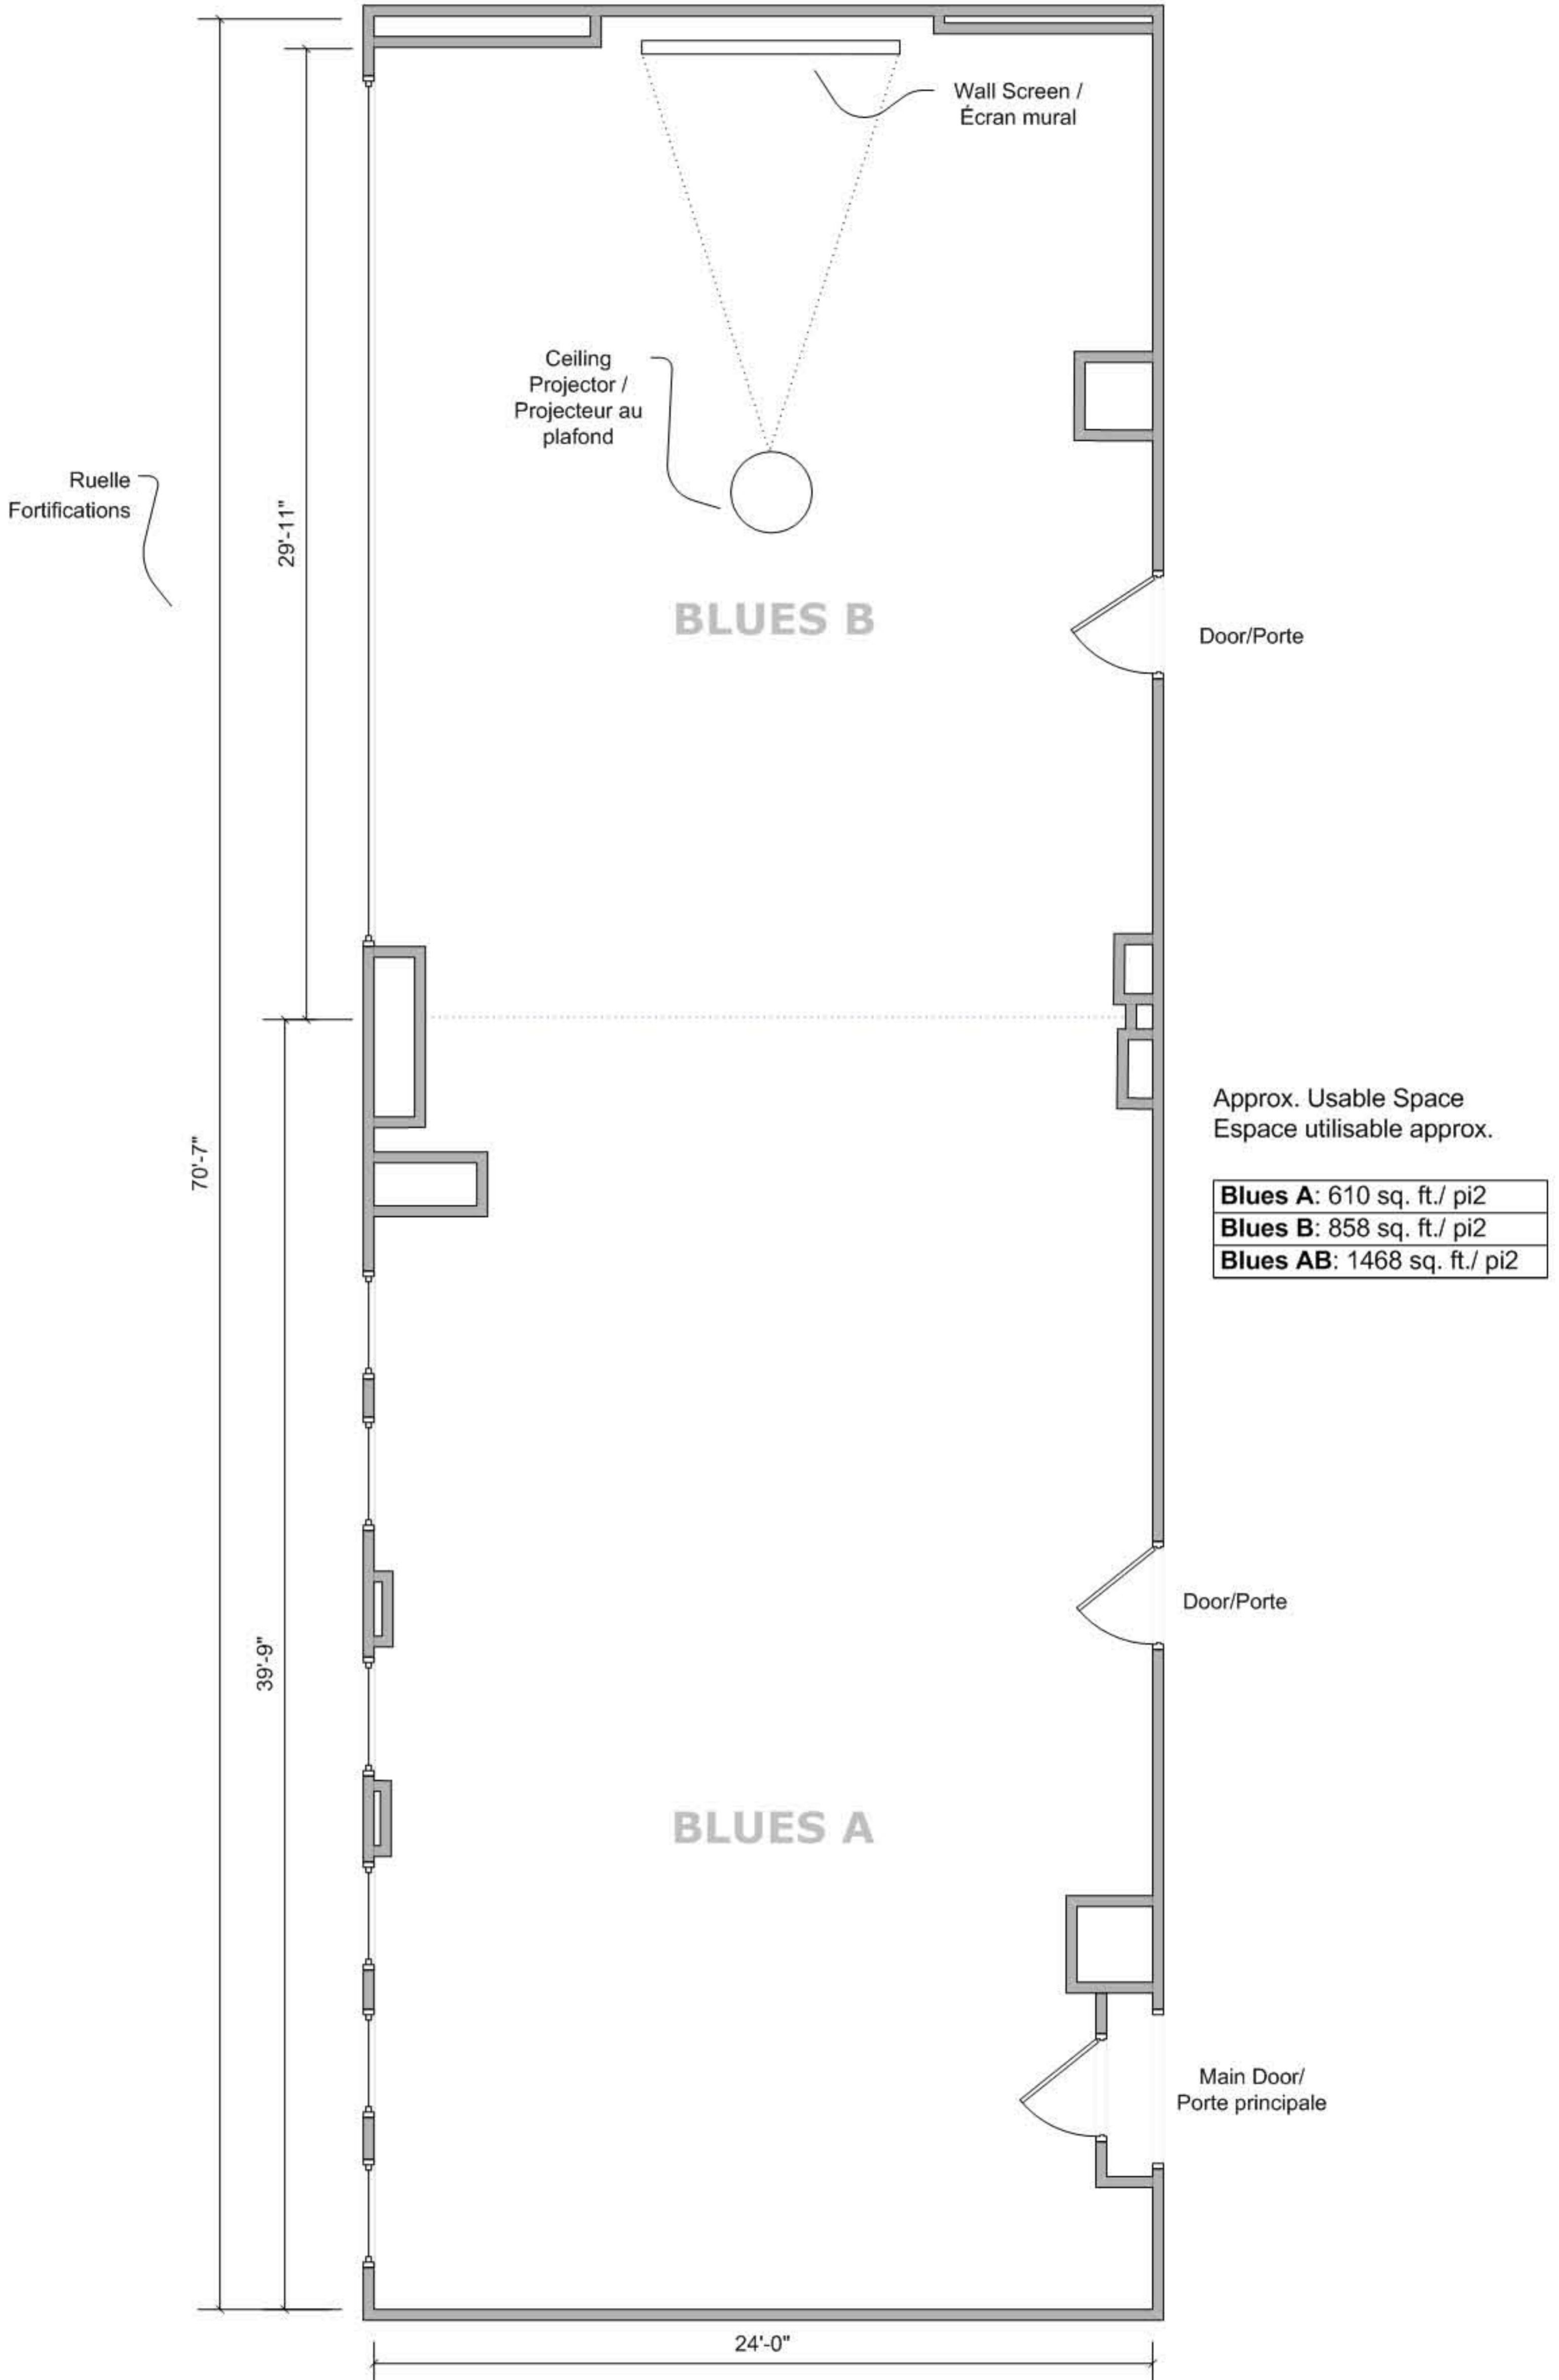

Hotel Place D'Armes – Salon Blues Information/Informations