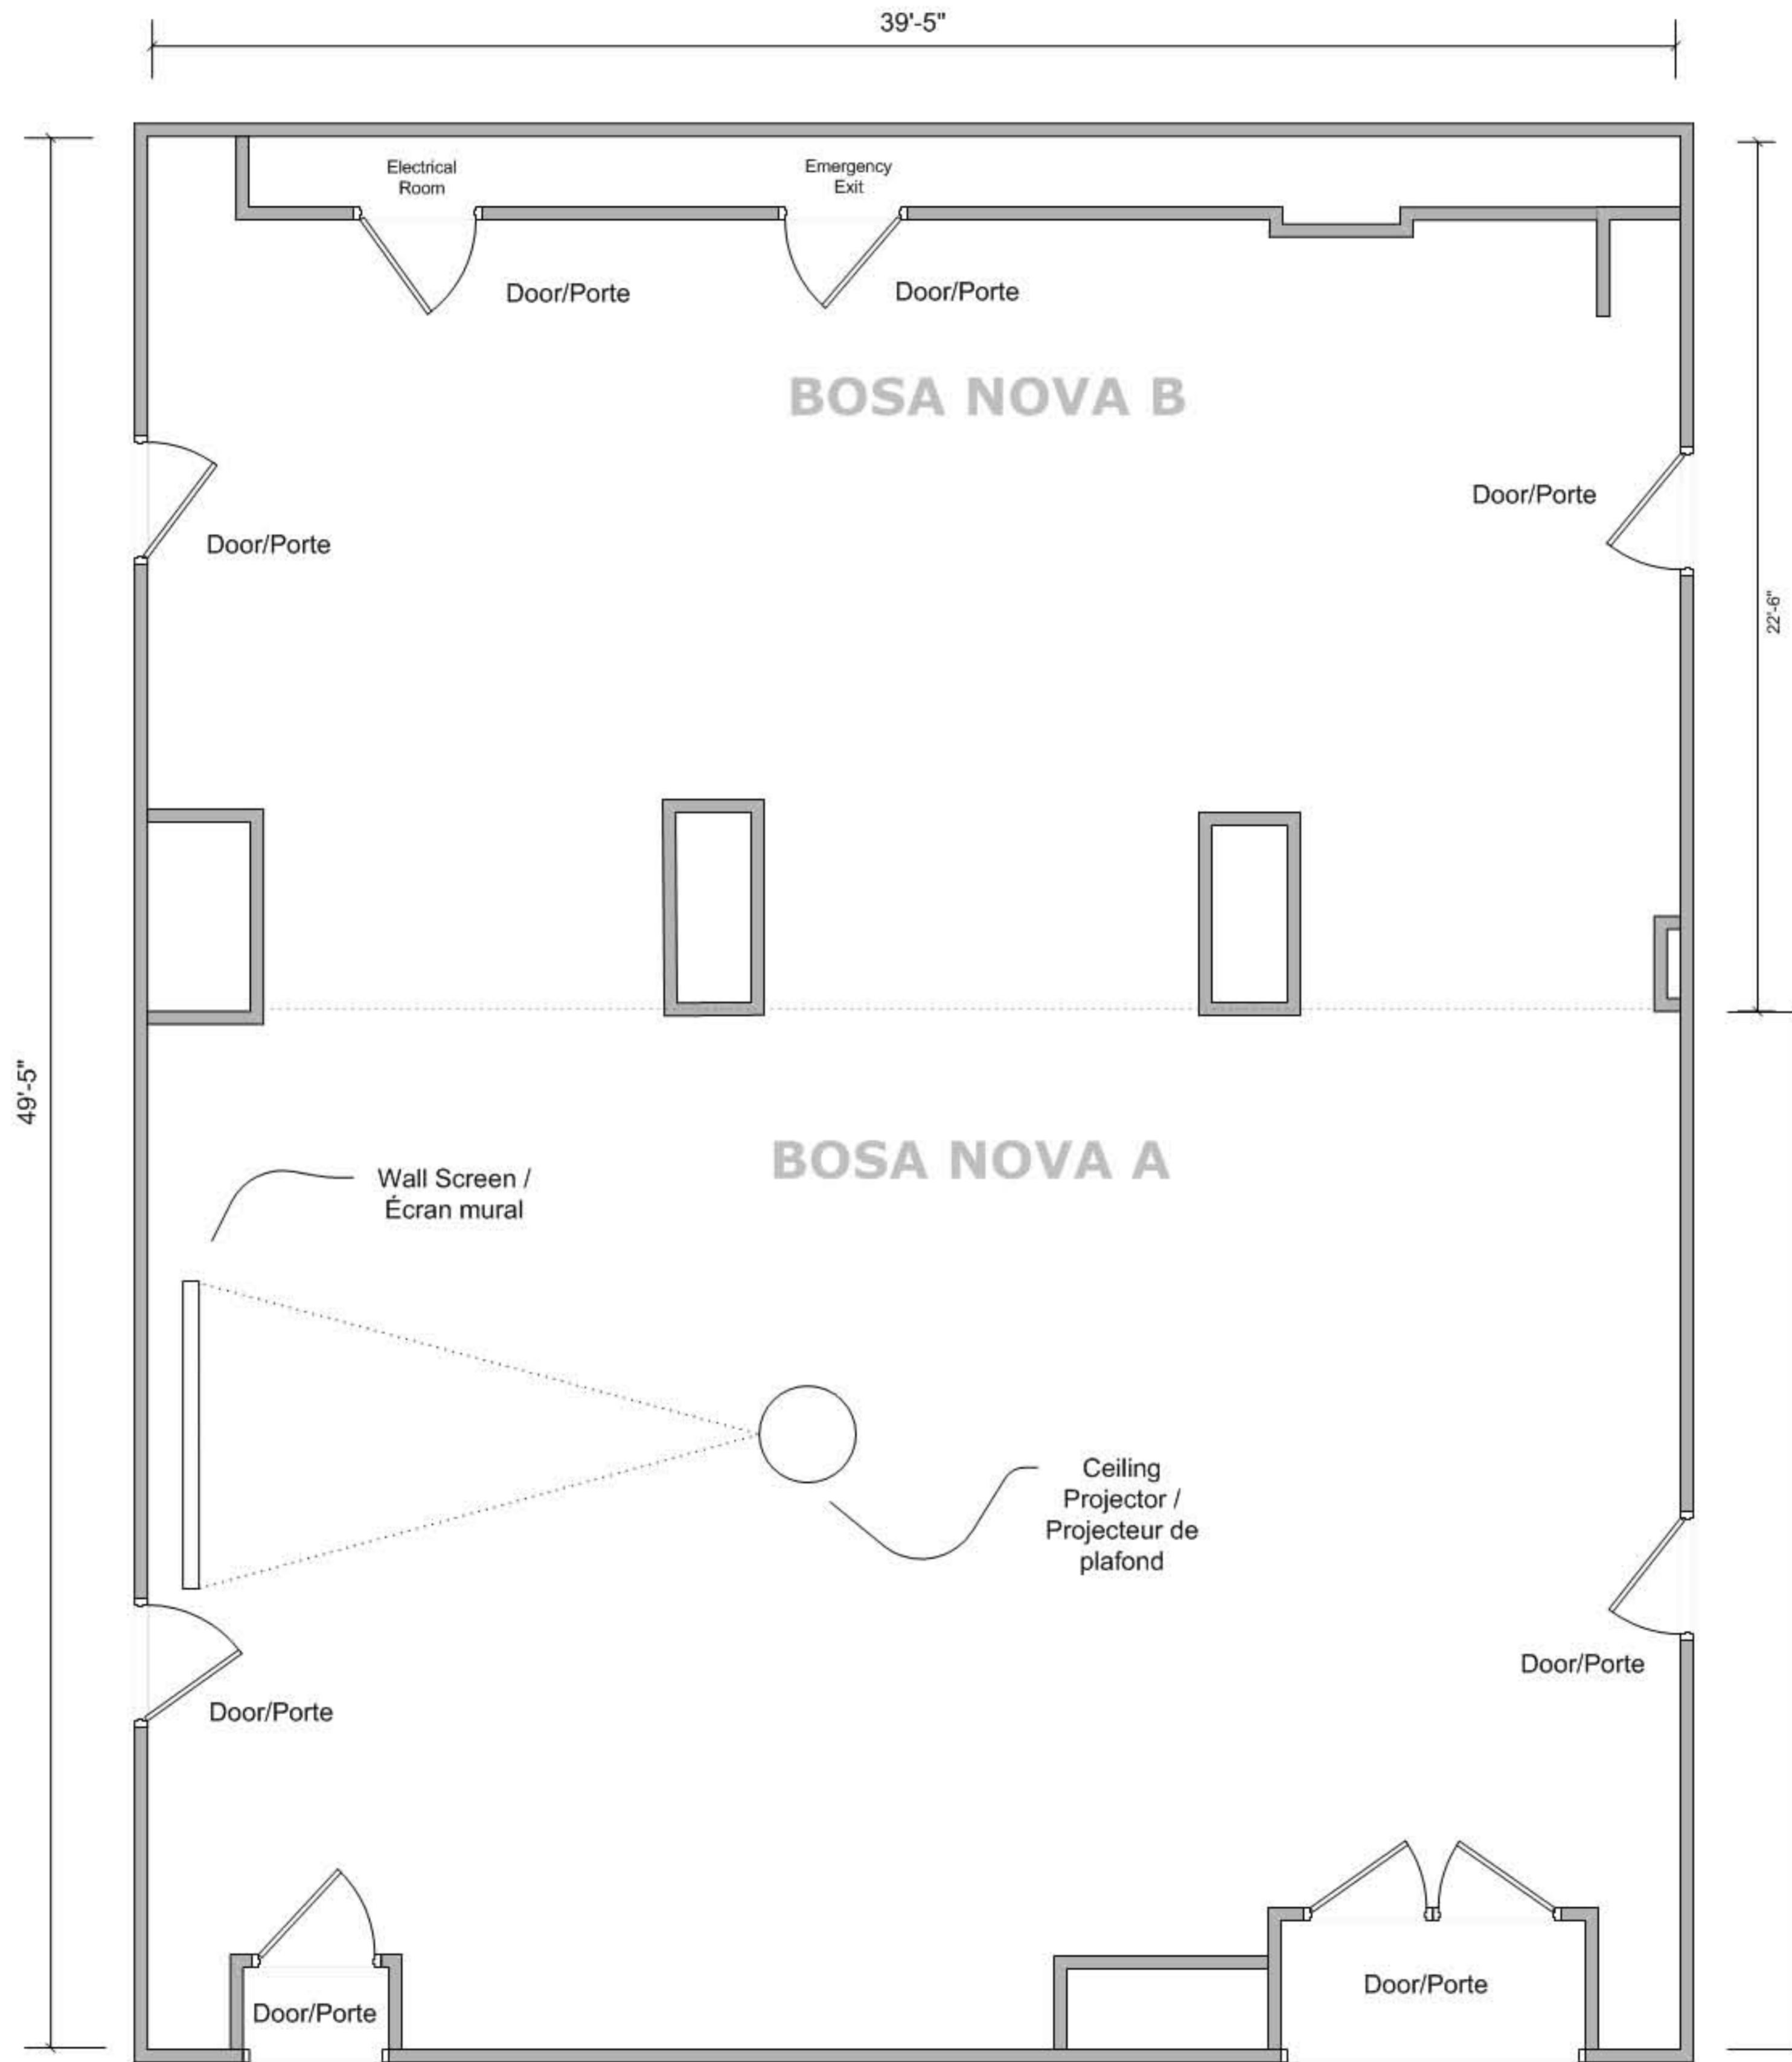

Hotel Place D'Armes – Salon Blues, Bosa Nova, Jazz
Information/Informations

Hotel Place D'Armes – Salon Blues Information/Informations

Hotel Place D'Armes – Salon Bosa Nova Information/Informations

Approx. Usable Space
Espace utilisable approx.

Bosa Nova A: 960 sq. ft./ pi2
Bosa Nova B: 585 sq. ft./ pi2
Bosa Nova AB: 1545 sq. ft./ pi2

Hotel Place D'Armes – Salon Fortifications Information/Informations

Rue
St-Jacques

Approx. Usable Space
Espace utilisable approx.

Fortifications: 483 sq. ft./
pi2

PSAV
PRESENTATION SERVICES

Hotel Place D'Armes – Salon Notre-Dame

Approx. Usable Space
Espace utilisable approx.

Fortifications: 525 sq. ft./

pi2

PSAV
PRESENTATION SERVICES

Scale: 1/48 : 1

0 ft. 2 ft. 4.8 in. 4 ft. 8 ft.

Hotel Place D'Armes – Salon Opera A/B

Scale: 1/48 = 1
0' 10" 20" 30" 40"

Hotel Place D'Armes – Salon Jazz Information/Informations

Approx. Usable Space
Espace utilisable approx.