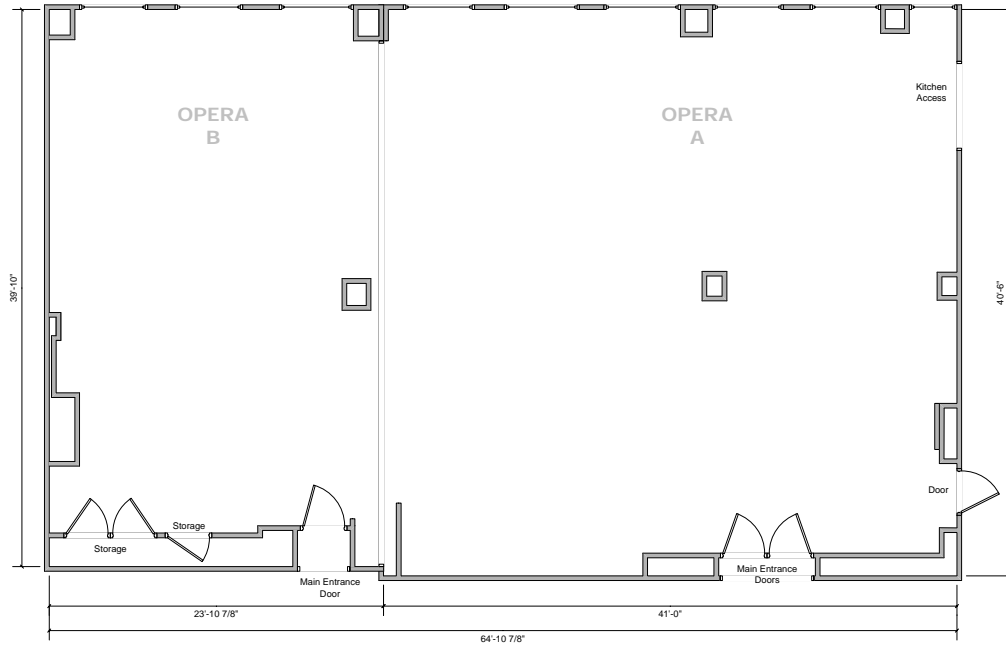

Bosa Nova A: 960 sq. ft./ pi2
Bosa Nova B: 585 sq. ft./ pi2
Bosa Nova AB: 1545 sq. ft./ pi2

Hotel Place D'Armes – Salon Fortifications Information/Informations

Rue
St-Jacques

Approx. Usable Space
Espace utilisable approx.

Fortifications: 483 sq. ft./
pi2

PSAV
PRESENTATION SERVICES

Hotel Place D'Armes – Salon Notre-Dame

Approx. Usable Space
Espace utilisable approx.

Fortifications: 525 sq. ft./

pi2

PSAV
PRESENTATION SERVICES

Scale: 1/48 : 1

0 ft. 2 ft. 4.8 in. 4 ft. 8 ft.

Hotel Place D'Armes – Salon Opera A/B

Scale: 1/48 = 1
0' 10" 20" 30" 40"

Hotel Place D'Armes – Salon Jazz Information/Informations

Approx. Usable Space
Espace utilisable approx.

Jazz : 968 sq. ft./ pi2

Hotel Place D'Armes – Salon St-Jacques Information/Informations

Hotel Place D'Armes – Salon Tango Information / Informations