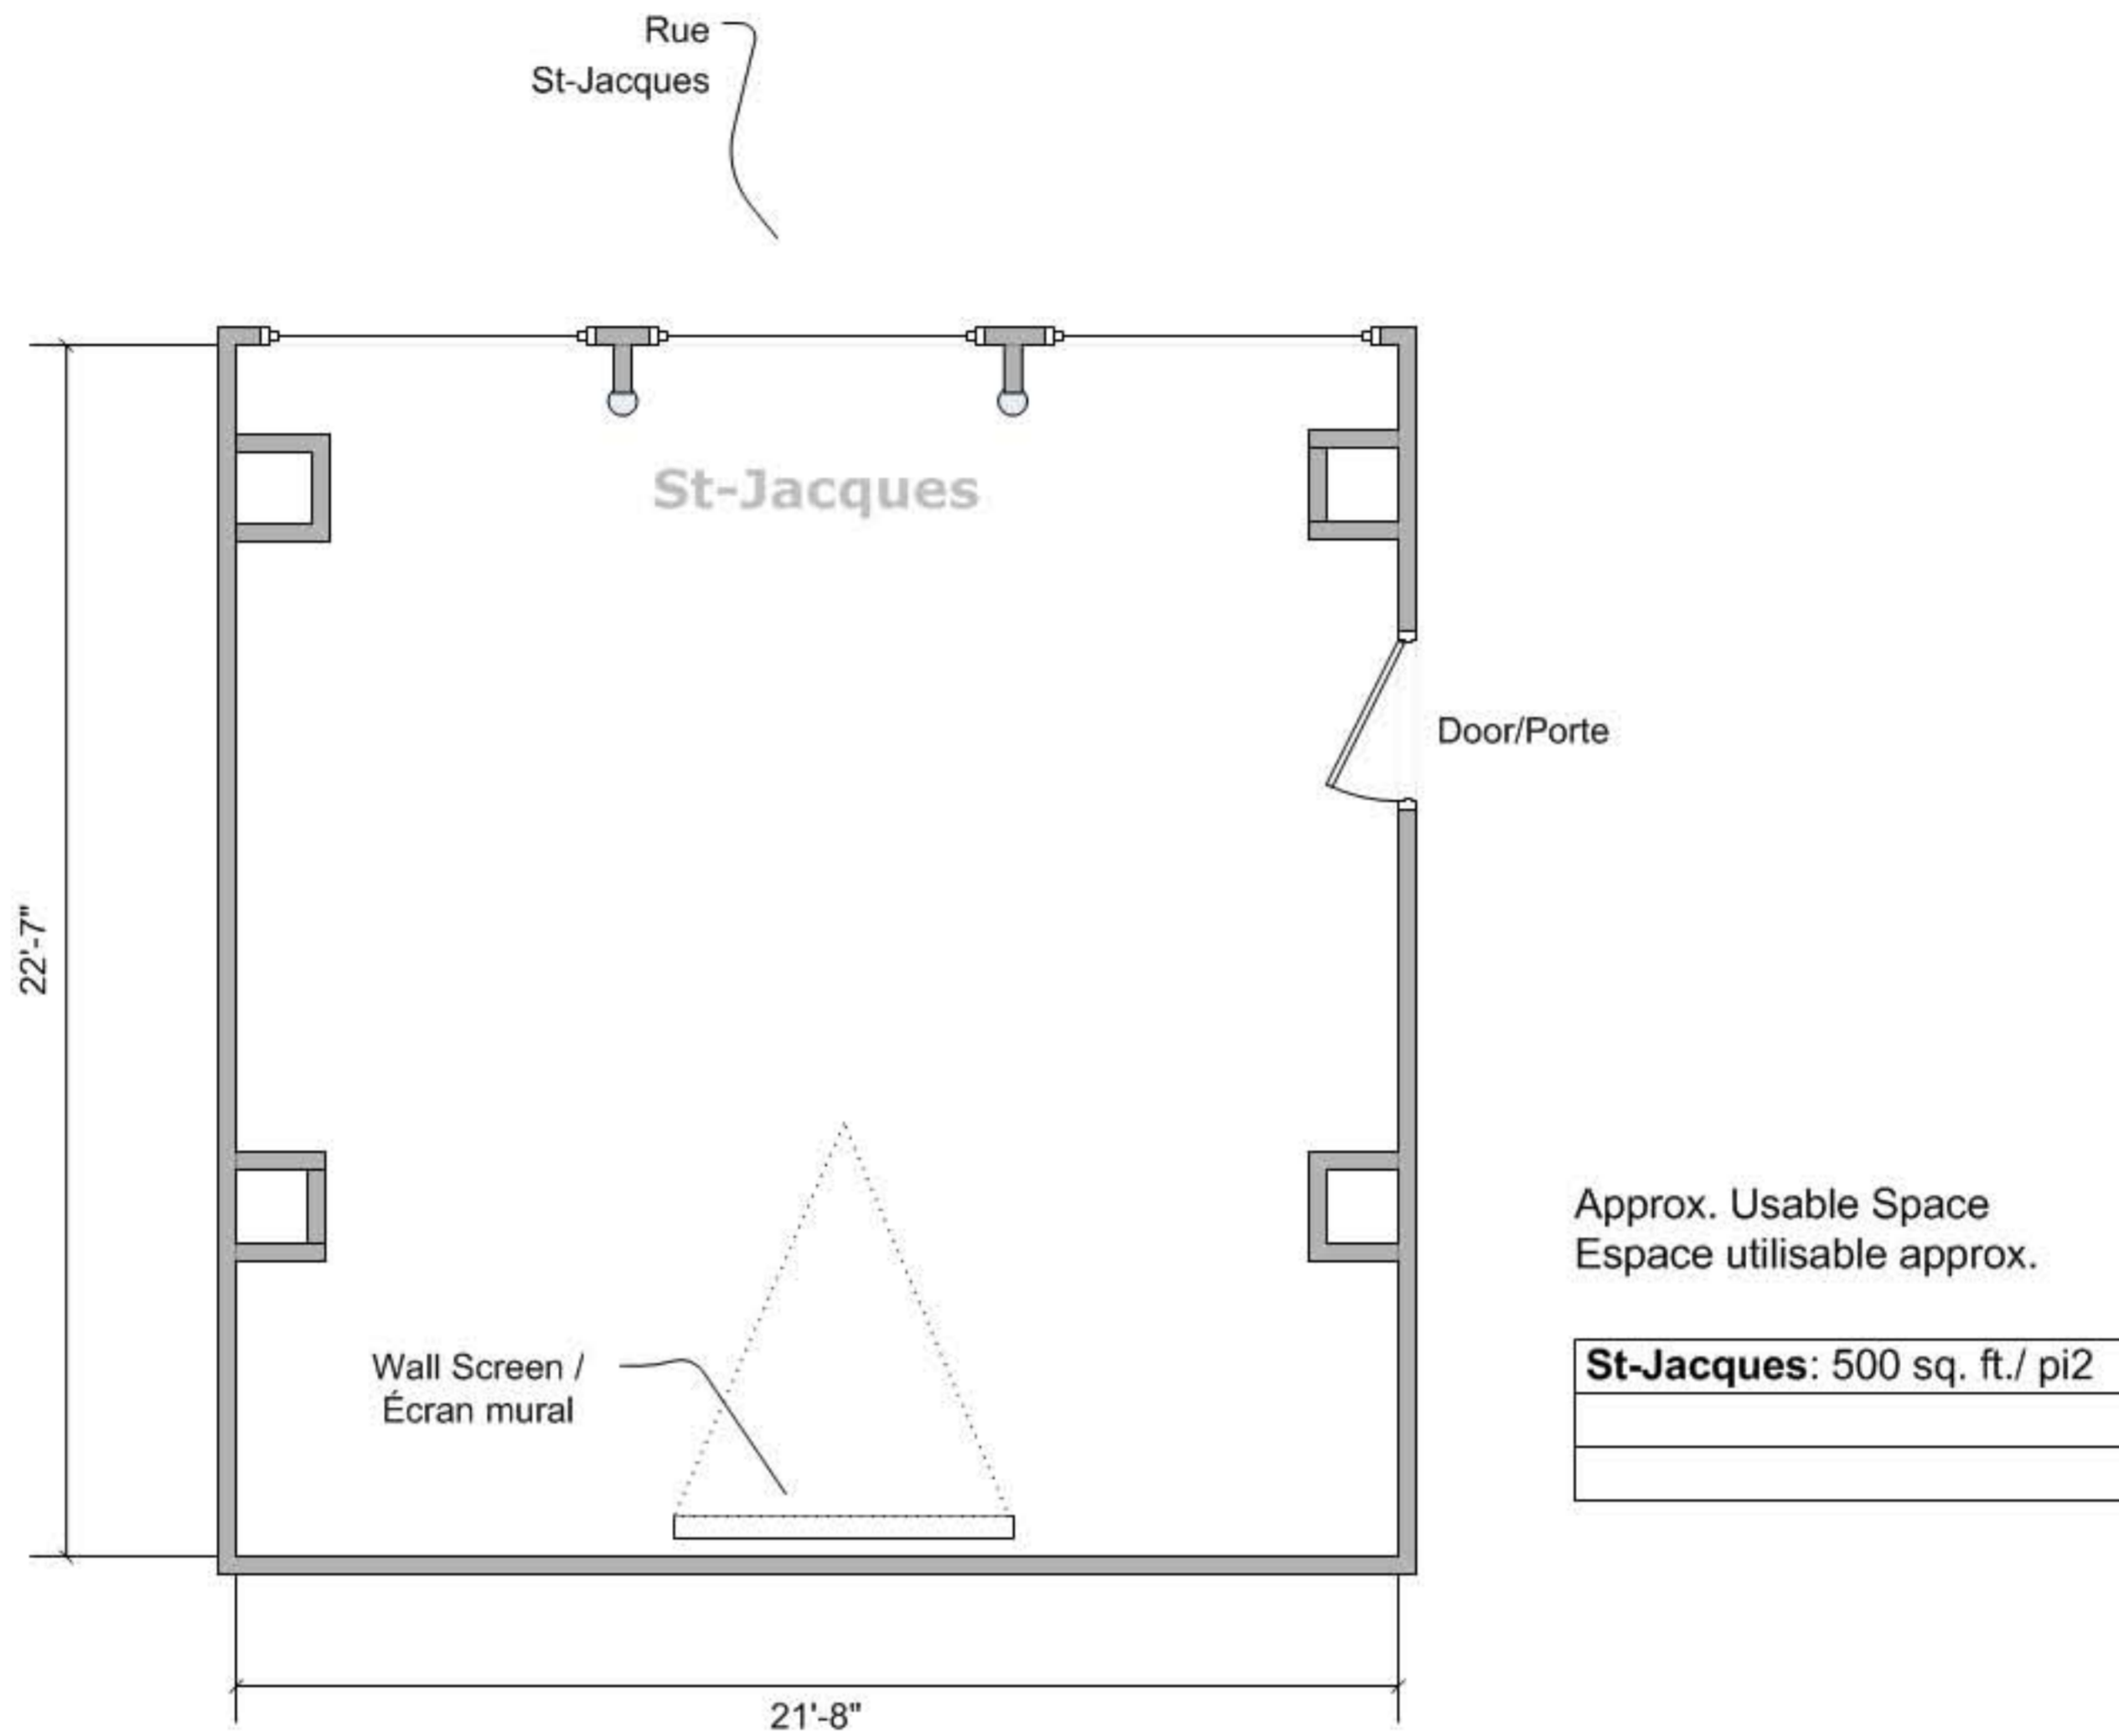

Bosa Nova A: 960 sq. ft./ pi2
Bosa Nova B: 585 sq. ft./ pi2
Bosa Nova AB: 1545 sq. ft./ pi2

Hotel Place D'Armes – Salon Fortifications Information/Informations

Rue
St-Jacques

Approx. Usable Space
Espace utilisable approx.

Fortifications: 483 sq. ft./
pi2

PSAV
PRESENTATION SERVICES

Hotel Place D'Armes – Salon Notre-Dame

Approx. Usable Space
Espace utilisable approx.

Fortifications: 525 sq. ft./

pi2

PSAV
PRESENTATION SERVICES

Scale: 1/48 : 1

0 ft. 2 ft. 4.8 in. 4 ft. 8 ft.

Hotel Place D'Armes – Salon Opera A/B

Scale: 1/48 = 1
0' 10" 20" 30" 40"

Hotel Place D'Armes – Salon Jazz Information/Informations

Approx. Usable Space
Espace utilisable approx.

Jazz : 968 sq. ft./ pi2

Hotel Place D'Armes – Salon St-Jacques Information/Informations

Hotel Place D'Armes – Salon Tango Information / Informations