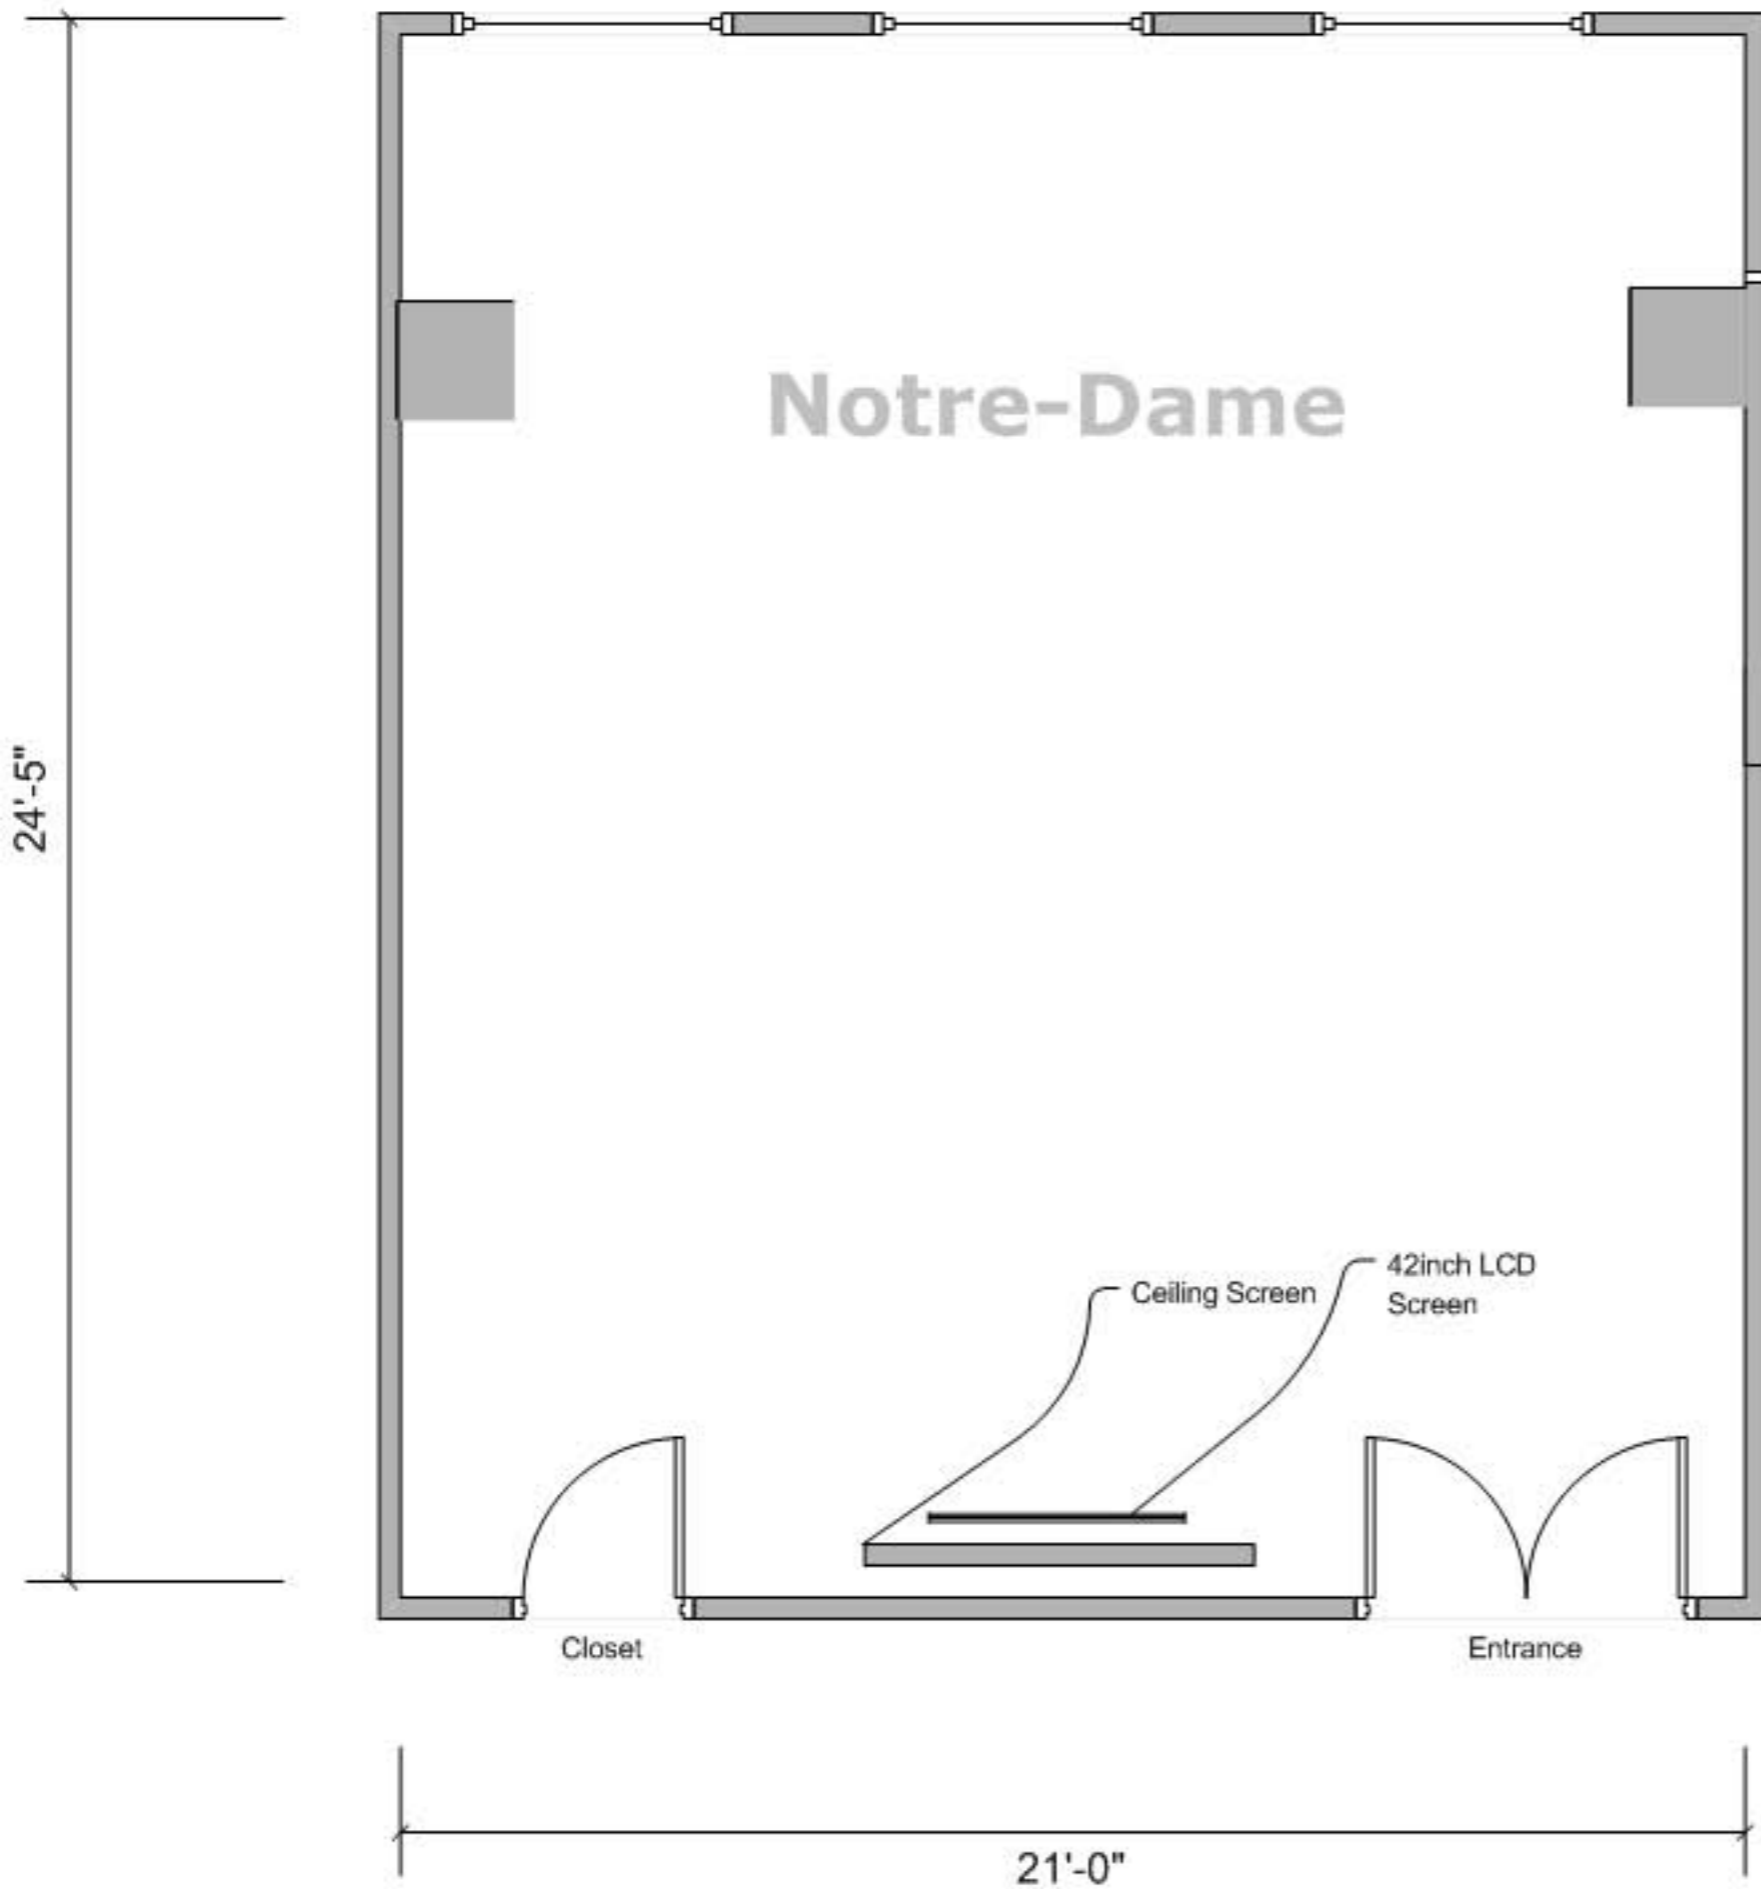

Bosa Nova A: 960 sq. ft./ pi2
Bosa Nova B: 585 sq. ft./ pi2
Bosa Nova AB: 1545 sq. ft./ pi2

Hotel Place D'Armes – Salon Fortifications Information/Informations

Rue
St-Jacques

Approx. Usable Space
Espace utilisable approx.

Fortifications: 483 sq. ft./
pi2

PSAV
PRESENTATION SERVICES

Hotel Place D'Armes – Salon Notre-Dame

Approx. Usable Space
Espace utilisable approx.

Fortifications: 525 sq. ft./

pi2

PSAV
PRESENTATION SERVICES

Scale: 1/48 : 1

0 ft. 2 ft. 4.8 in. 4 ft. 8 ft.

Hotel Place D'Armes – Salon Opera A/B

Scale: 1/48 = 1
0' 10" 20" 30" 40"

Hotel Place D'Armes – Salon Jazz Information/Informations

Approx. Usable Space
Espace utilisable approx.

Jazz : 968 sq. ft./ pi2

Hotel Place D'Armes – Salon St-Jacques Information/Informations

Hotel Place D'Armes – Salon Tango Information / Informations