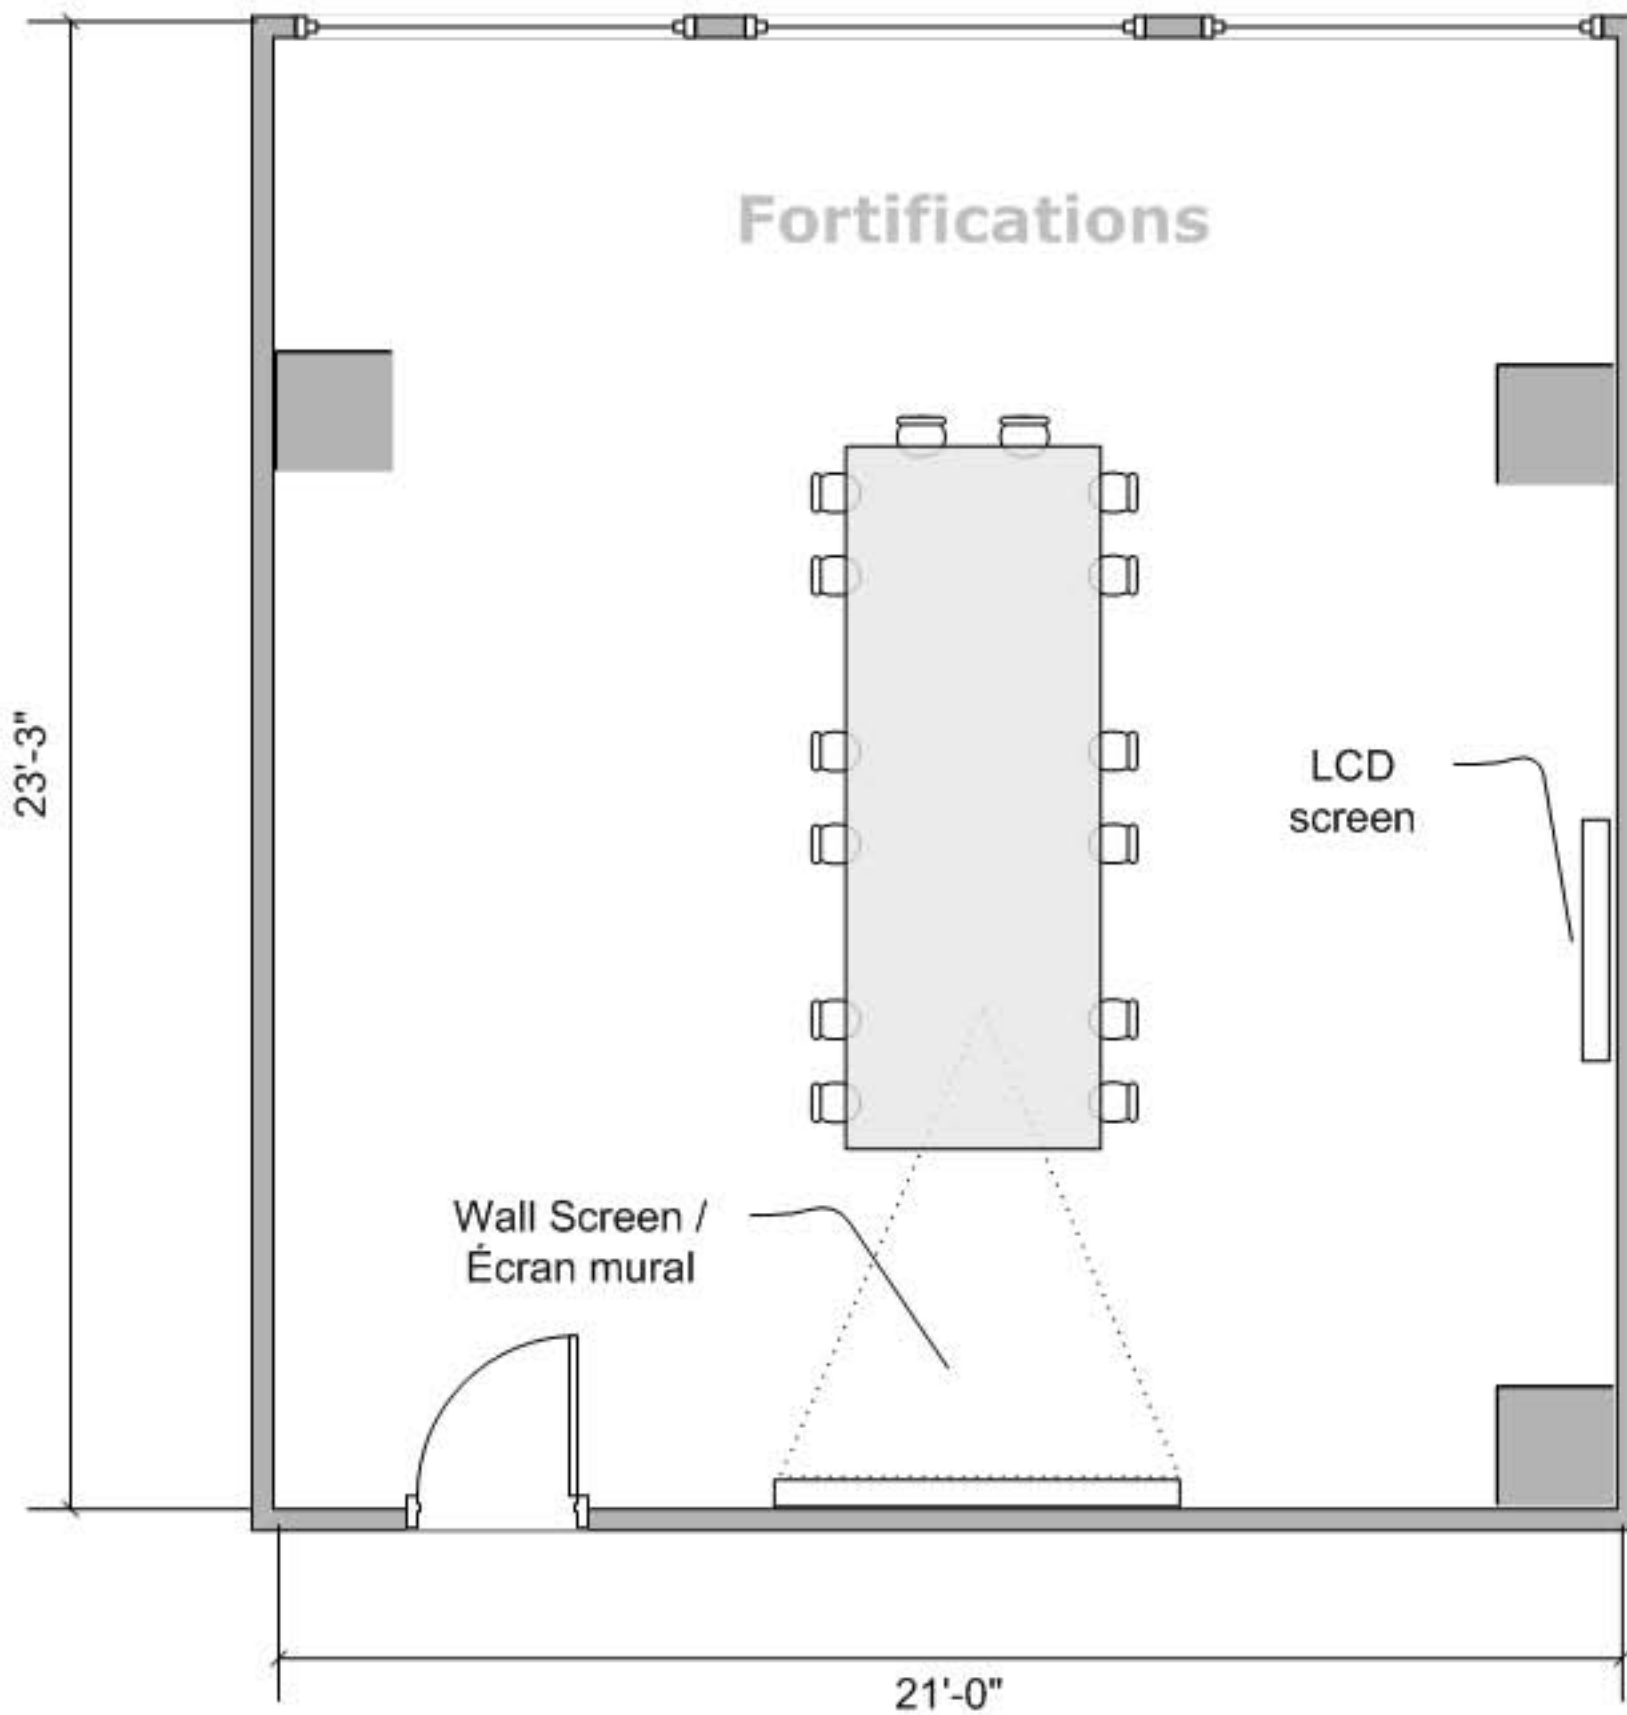

Bosa Nova A: 960 sq. ft./ pi2
Bosa Nova B: 585 sq. ft./ pi2
Bosa Nova AB: 1545 sq. ft./ pi2

Hotel Place D'Armes – Salon Fortifications Information/Informations

Rue
St-Jacques

Approx. Usable Space
Espace utilisable approx.

Fortifications: 483 sq. ft./
pi2

PSAV
PRESENTATION SERVICES

Hotel Place D'Armes – Salon Notre-Dame

Approx. Usable Space
Espace utilisable approx.

Fortifications: 525 sq. ft./

pi2

PSAV
PRESENTATION SERVICES

Scale: 1/48 : 1

0 ft. 2 ft. 4.8 in. 4 ft. 8 ft.

Hotel Place D'Armes – Salon Opera A/B

Scale: 1/48 = 1
0' 10" 20" 30" 40"

Hotel Place D'Armes – Salon Jazz Information/Informations

Approx. Usable Space
Espace utilisable approx.

Jazz : 968 sq. ft./ pi2

Hotel Place D'Armes – Salon St-Jacques Information/Informations

Hotel Place D'Armes – Salon Tango Information / Informations